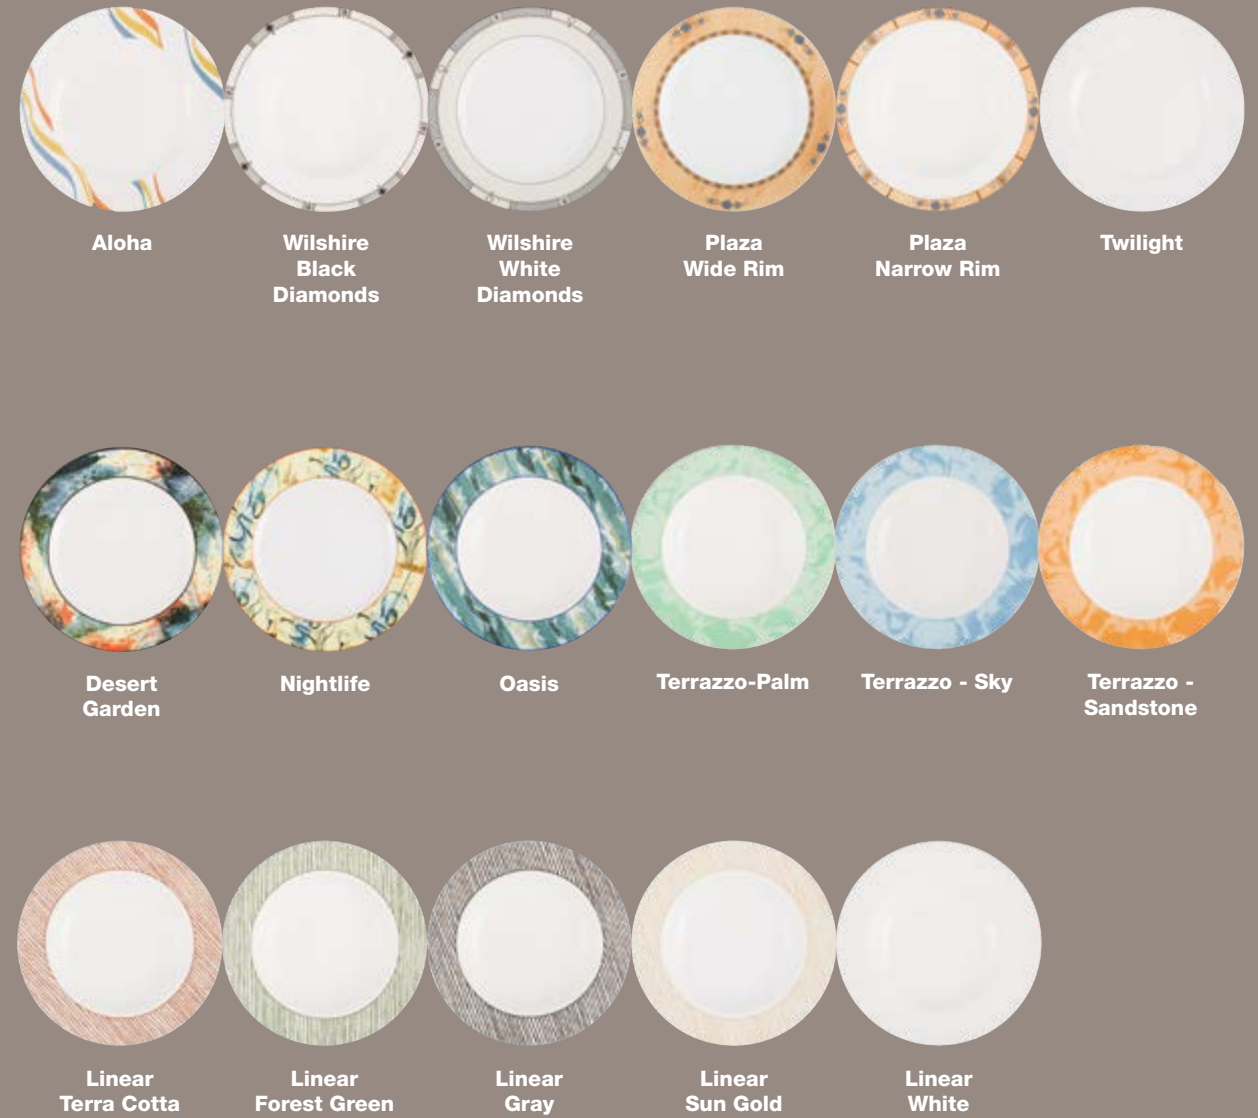

Available Patterns